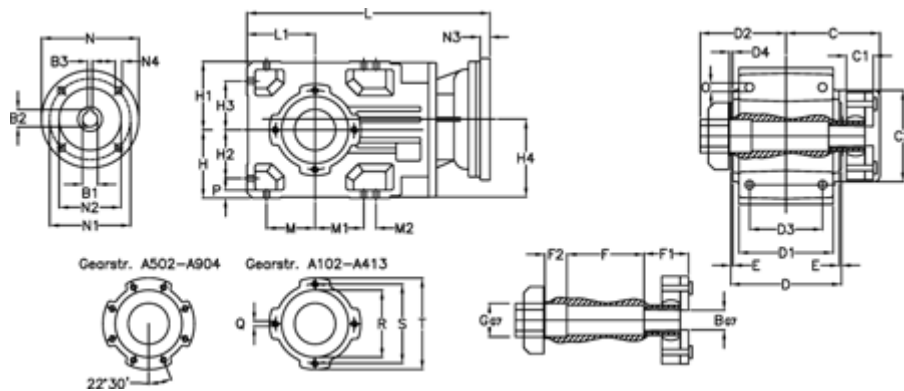

Article number: 29600102146020
 Description: Bevel helical gearbox
 A102QF20-21,4-P63B5

Measures

B = 20	D1 = 95	F2 = 36	L = 282.5	N3 = -
B1 = 11	D2 = 90	G = 32	L1 = 70	N4 = M8x19
B2 = 12.8	D3 = 75	GA = 14,5 NM	M = 50.0	O = 9.5
B3 = 4	d4 = 4.5	H = 70	M1 = 50.0	P = 9
C = 101.5	Description = A102QF-xx-P63 B5	H1 = 70	M2 = -	Q = M8x12
C1 = 29	E = 3.0	H2 = 50.0	N = 140	R = 80
C2 = 83.0	F = 77.5	H3 = 50.0	N1 = 115	S = 100
D = 117	F1 = 36.0	H4 = 83.0	N2 = 95	T = 120